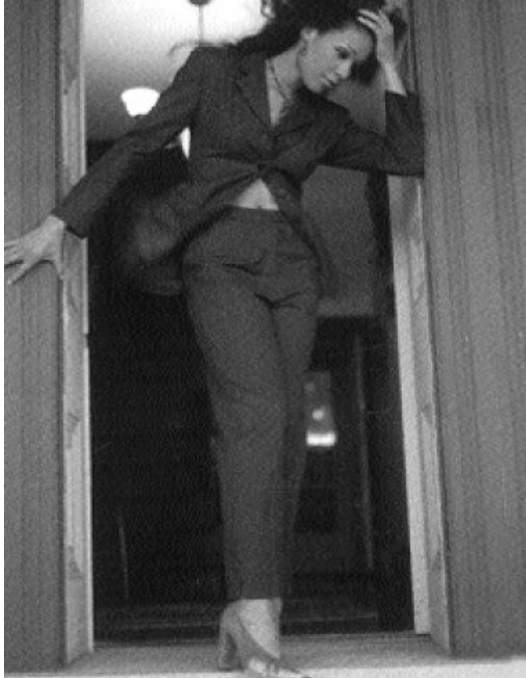

Aida

Name: Aida

Gender: Female

Height: 5' 9"

Bust: 36

Cup: C

Waist: 30

Hips: 38

Dress Size: 8

Shoe Size: 10-1/2

Hair Color: Brown

Eye Color: Brown

Specialties: Actor,
Spokesperson, and Hand Model

The Bowman Agency

Email:

info@thebowmanagency.com