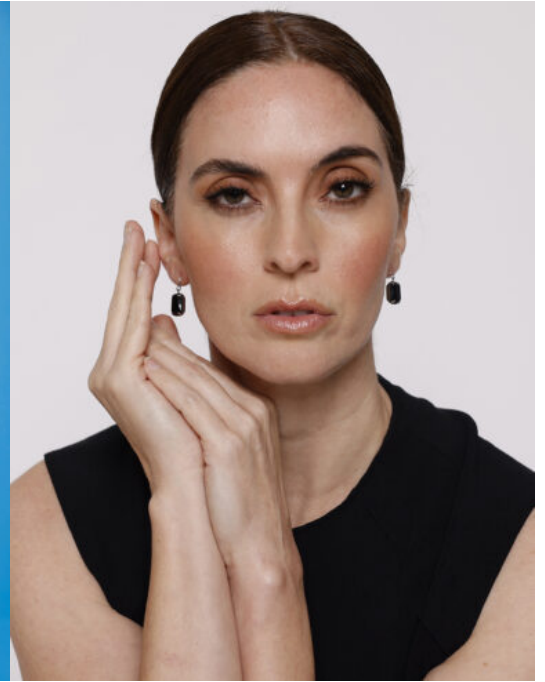

Amber Sulligan

Name: Amber Sulligan

Gender: Female

Height: 5' 10"

Bust: 34

Cup: DDD/F

Waist: 27

Hips: 37

Dress Size: 4

Shoe Size: 8-1/2

Hair Color: Brown

Eye Color: Green

Specialties: Actor,
Spokesperson, and Hand Model

The Bowman Agency

Email:

info@thebowmanagency.com