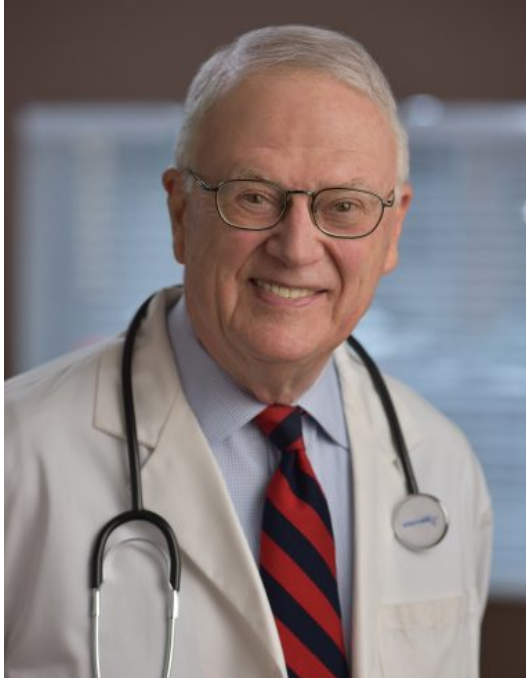

Bill Schur

Name: Bill Schur

Gender: Male

Height: 6' 3"

Waist: 38

Size: 44L

Inseam: 34

Shirt Size: 16 X 35

Shoe Size: 13

Hair Color: Gray

Eye Color: Green

Specialties: Actor, Voice Over,
Spokesperson, Teleprompter, and
Hand Model

The Bowman Agency

Email:

info@thebowmanagency.com

Contact: 717-898-7716