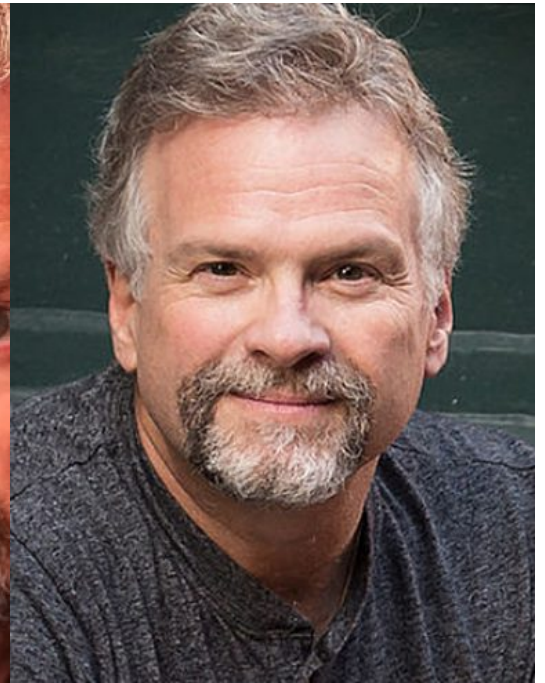

## Bradley Hawkins

**Name:** Bradley Hawkins

**Gender:** Male

**Height:** 5' 9"

**Waist:** 36

**Size:** 44R

**Inseam:** 30

**Shirt Size:** L x 32.5

**Shoe Size:** 8-1/2

**Hair Color:** Salt and Pepper

**Eye Color:** Brown

**Specialties:** Actor, Voice Over,  
and Teleprompter

**The Bowman Agency**

**Email:**

[info@thebowmanagency.com](mailto:info@thebowmanagency.com)