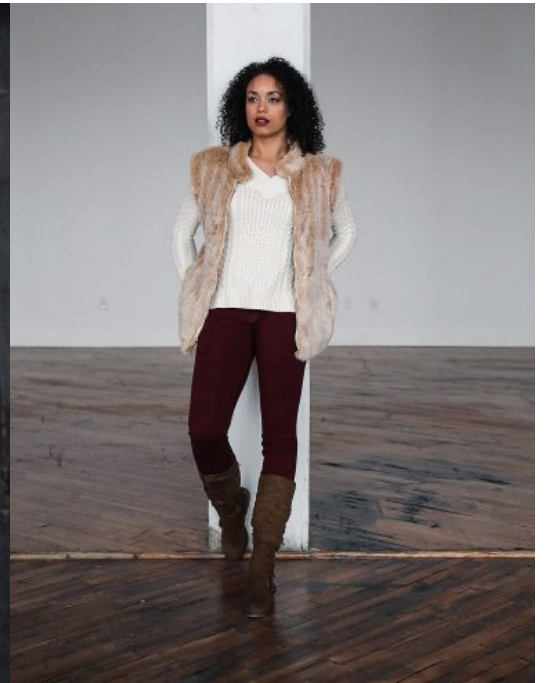

# Courtenay Terrell

**Name:** Courtenay Terrell

**Gender:** Female

**Height:** 5' 11"

**Bust:** 36

**Cup:** C

**Waist:** 27

**Hips:** 38

**Dress Size:** 6

**Shoe Size:** 9-1/2

**Hair Color:** Brown

**Eye Color:** Brown

**Specialties:** Actor

**The Bowman Agency**

**Email:**

[info@thebowmanagency.com](mailto:info@thebowmanagency.com)