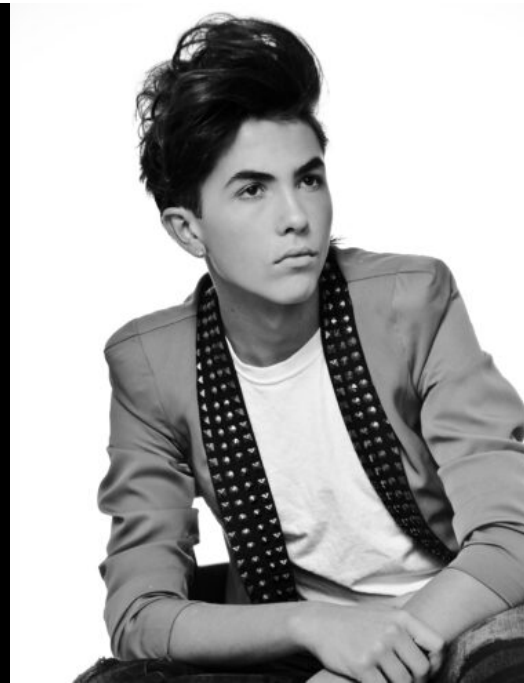

The Bowman Agency

Email:

info@thebowmanagency.com

Contact: 717-898-7716