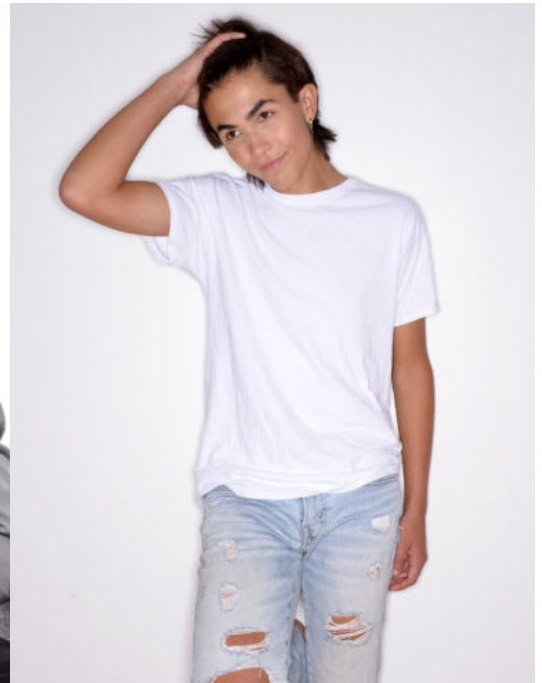

The Bowman Agency

Email:

info@thebowmanagency.com

Contact: 717-898-7716