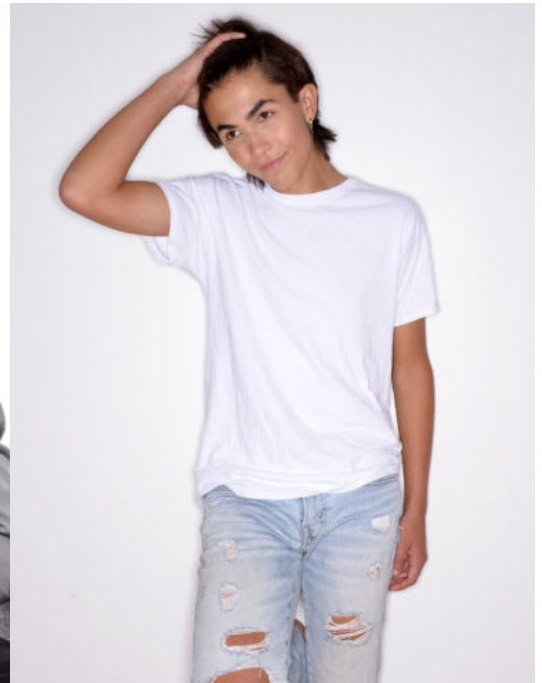

## Donnie Waitt

**Name:** Donnie Waitt

**Gender:** Male

**Height:** 5' 8"

**Waist:** 27

**Inseam:** 28

**Shirt Size:** XS-S

**Shoe Size:** 8-1/2

**Hair Color:** Brown

**Eye Color:** Brown