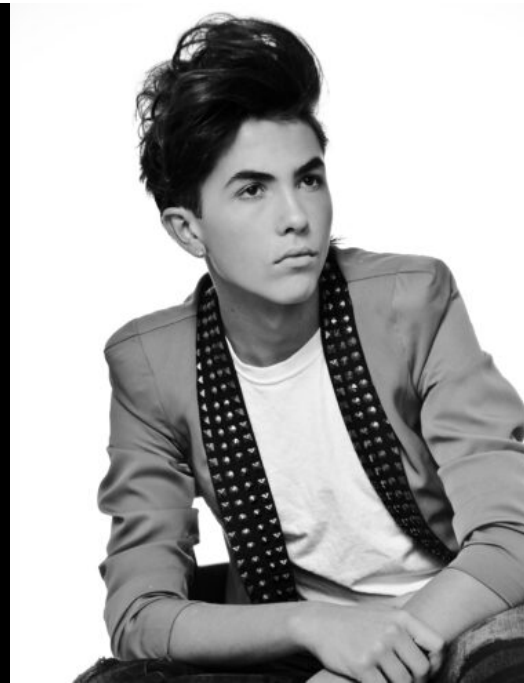

## Donnie Waitt

**Name:** Donnie Waitt

**Gender:** Male

**Height:** 5' 8"

**Waist:** 27

**Inseam:** 28

**Shirt Size:** XS-S

**Shoe Size:** 8-1/2

**Hair Color:** Brown

**Eye Color:** Brown