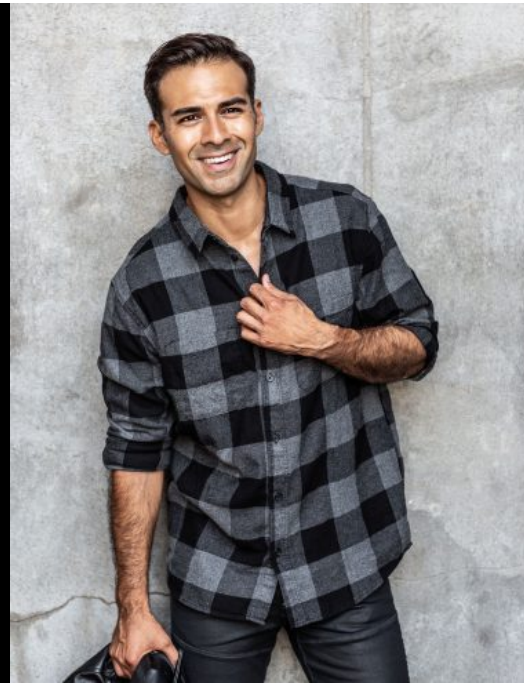

Edward Michael

Name: Edward Michael
Gender: Male
Height: 6'
Waist: 30
Size: 38R
Inseam: 32
Shirt Size: M 32-1/2
Shoe Size: 11
Hair Color: Brown
Eye Color: Brown
Specialties: SAG/AFTRA, Actor,
and Hand Model