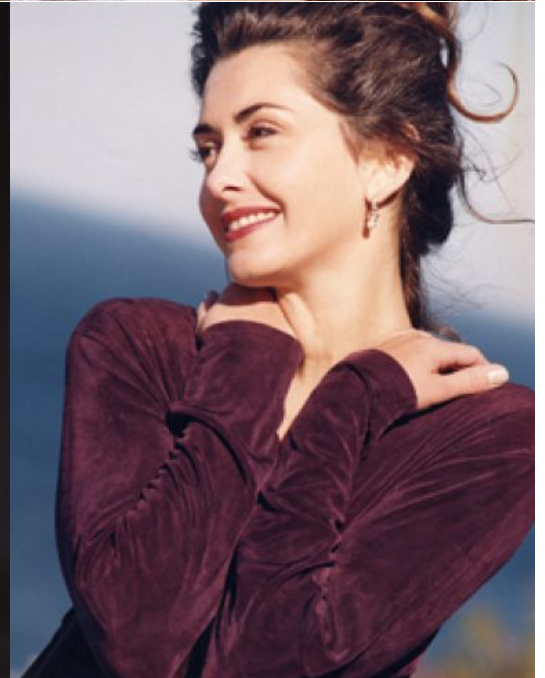

## Erin Ney

**Name:** Erin Ney

**Gender:** Female

**Height:** 5' 6"

**Bust:** 34

**Cup:** B

**Waist:** 26

**Hips:** 34

**Dress Size:** 4/6

**Shoe Size:** 6-1/2

**Hair Color:** Brown

**Eye Color:** Hazel

**Specialties:** SAG/AFTRA, Actor,  
and Spokesperson

**The Bowman Agency**

Email:

[info@thebowmanagency.com](mailto:info@thebowmanagency.com)