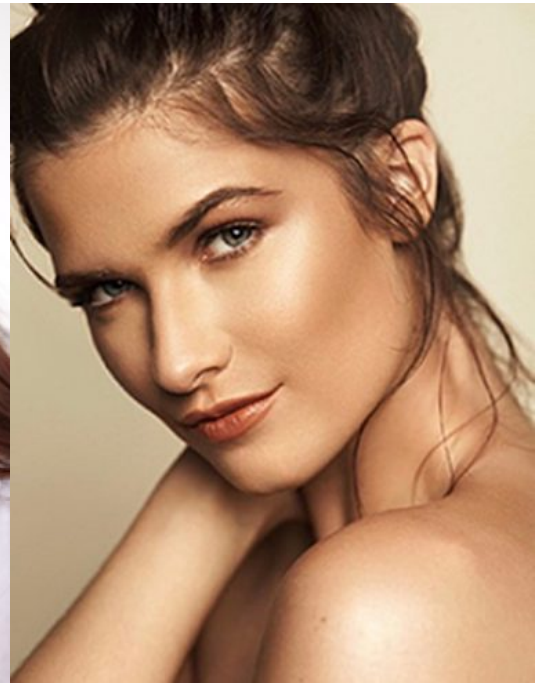

The Bowman Agency

Email:

info@thebowmanagency.com

Contact: 717-898-7716