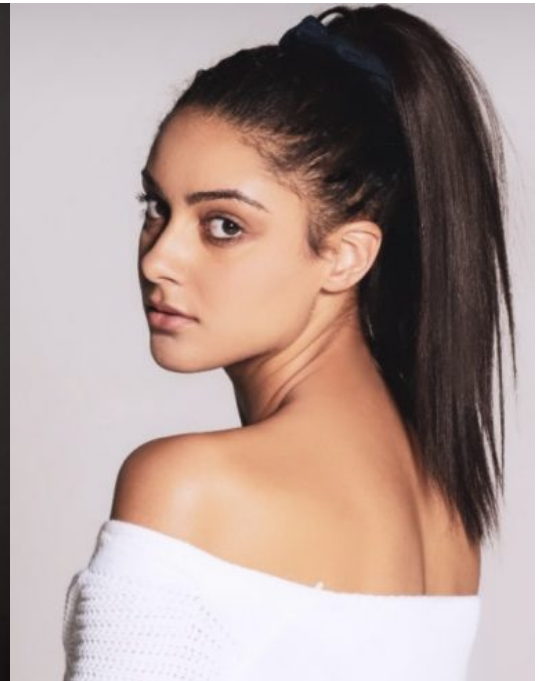

Jessica Ollis

Name: Jessica Ollis

Gender: Female

Height: 5' 9"

Bust: 32

Cup: A

Waist: 31

Hips: 32

Dress Size: 6/8

Shoe Size: 9-1/2

Hair Color: Brown

Eye Color: Brown

Specialties: Voice Over,
Spokesperson, and Hand Model

The Bowman Agency

Email:

info@thebowmanagency.com