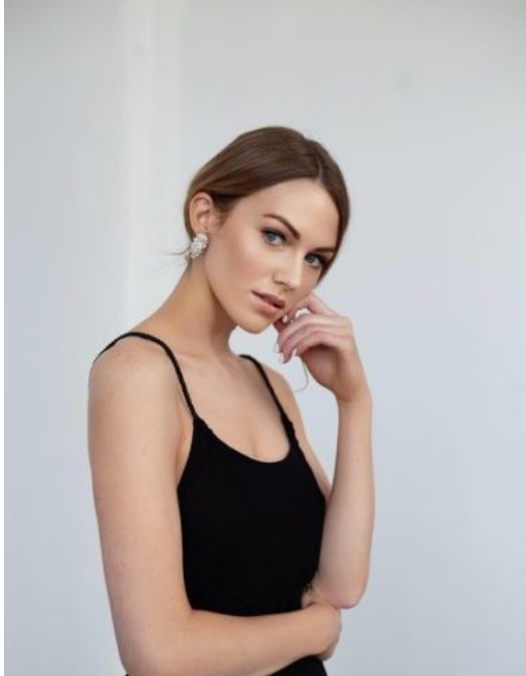

Jessica Swint

Name: Jessica Swint

Gender: Female

Height: 5' 8"

Bust: 32

Cup: B

Waist: 27

Hips: 37

Dress Size: 2

Shoe Size: 7-1/2

Hair Color: Brown

Eye Color: Blue

Specialties: Voice Over and
Hand Model

The Bowman Agency

Email:

info@thebowmanagency.com