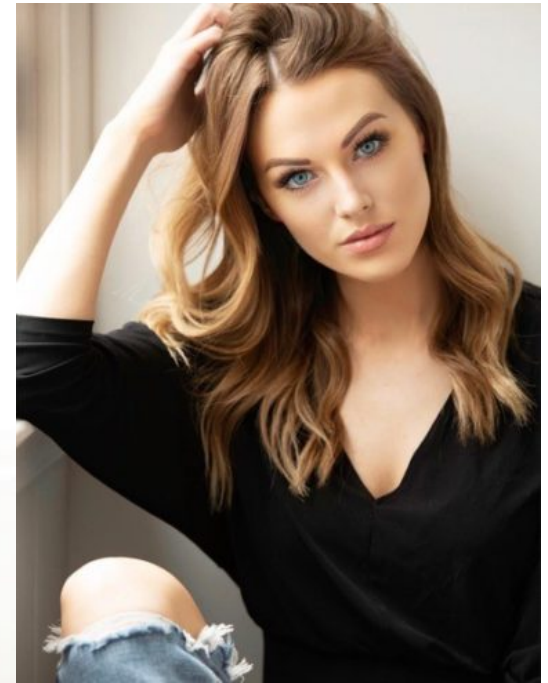

Jessica Swint

Name: Jessica Swint

Gender: Female

Height: 5' 8"

Bust: 32

Cup: B

Waist: 27

Hips: 37

Dress Size: 2

Shoe Size: 7-1/2

Hair Color: Brown

Eye Color: Blue

Specialties: Voice Over and
Hand Model

The Bowman Agency

Email:

info@thebowmanagency.com