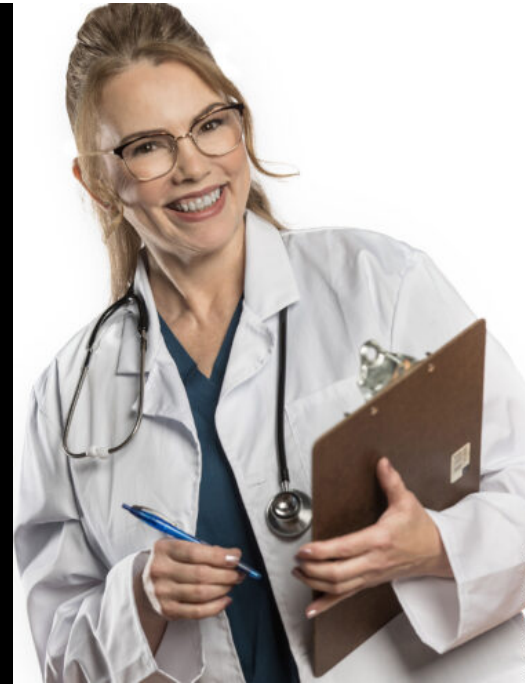

Kim Moldovan

Name: Kim Moldovan

Gender: Female

Height: 5' 5"

Bust: 38

Cup: DD

Waist: 30

Hips: 38

Dress Size: 10

Shoe Size: 7

Hair Color: Blonde

Eye Color: Brown

Specialties: Actor, Voice Over,
Spokesperson, Teleprompter, and
Hand Model

The Bowman Agency

Email:

info@thebowmanagency.com