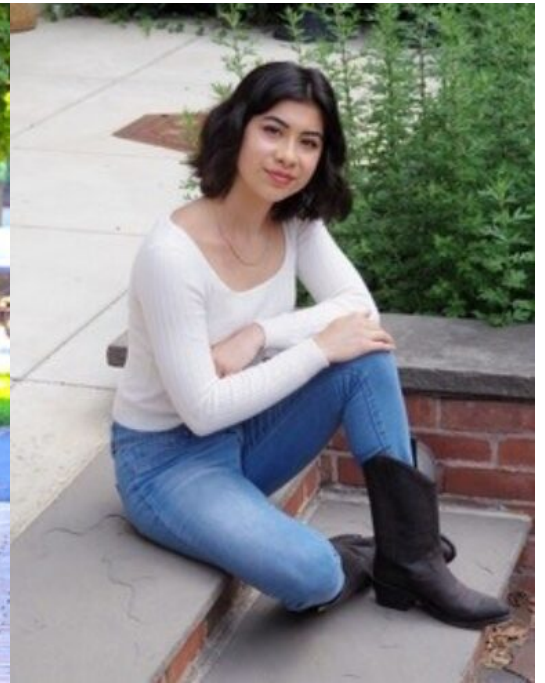

Lilly Chow

Name: Lilly Chow
Gender: Female
Height: 5' 2"
Bust: 31
Cup: B
Waist: 26
Hips: 36
Dress Size: 2/4
Shoe Size: 6-1/2
Hair Color: Brown
Eye Color: Brown

The Bowman Agency

Email:
info@thebowmanagency.com