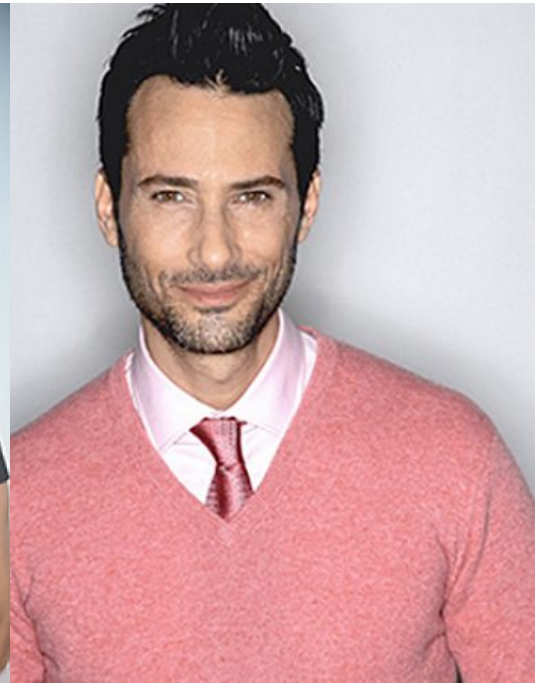

Richard Glasser

Name: Richard Glasser

Gender: Male

Height: 5' 11"

Waist: 32

Size: 40R

Inseam: 31

Shirt Size: 14-1/2 x 32

Shoe Size: 9

Hair Color: Brown

Eye Color: Green

Specialties: Hand Model

The Bowman Agency

Email:

info@thebowmanagency.com

Contact: 717-898-7716