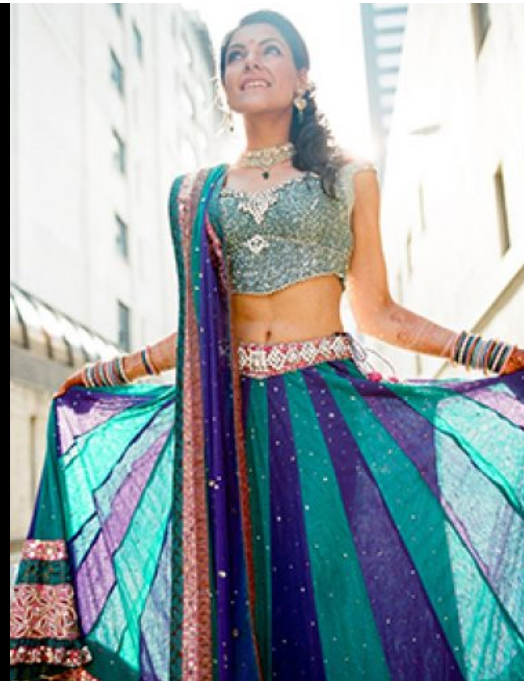

Ru Pujara

Name: Ru Pujara

Gender: Female

Height: 5' 6"

Bust: 34

Cup: B

Waist: 29

Hips: 35

Dress Size: 2

Shoe Size: 7-1/2

Hair Color: Brown

Eye Color: Brown

Specialties: Actor and
Teleprompter

The Bowman Agency

Email:

info@thebowmanagency.com