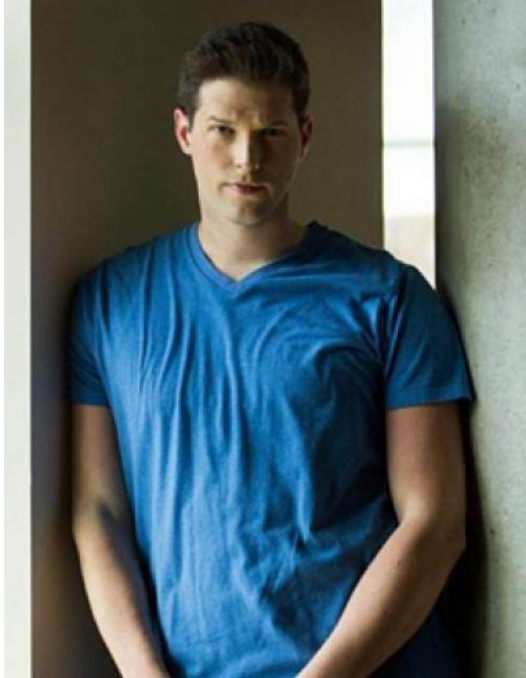

## Ryan Shank

**Name:** Ryan Shank

**Gender:** Male

**Height:** 6' 2"

**Waist:** 34

**Size:** 42L

**Inseam:** 34

**Shirt Size:** 15-1/2 x 33

**Shoe Size:** 11

**Hair Color:** Brown

**Eye Color:** Blue

**Specialties:** Actor, Narrator,  
Spokesperson, and Teleprompter