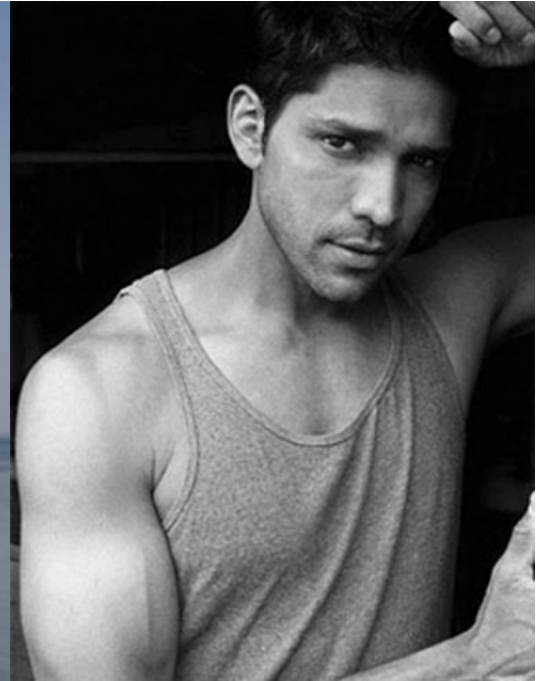

Sandy Dias

Name: Sandy Dias
Gender: Male
Height: 6' 1"
Waist: 32
Size: 40L
Inseam: 34
Shirt Size: 16 x 35
Shoe Size: 11
Hair Color: Black
Eye Color: Brown
Specialties: Actor and
Teleprompter

The Bowman Agency