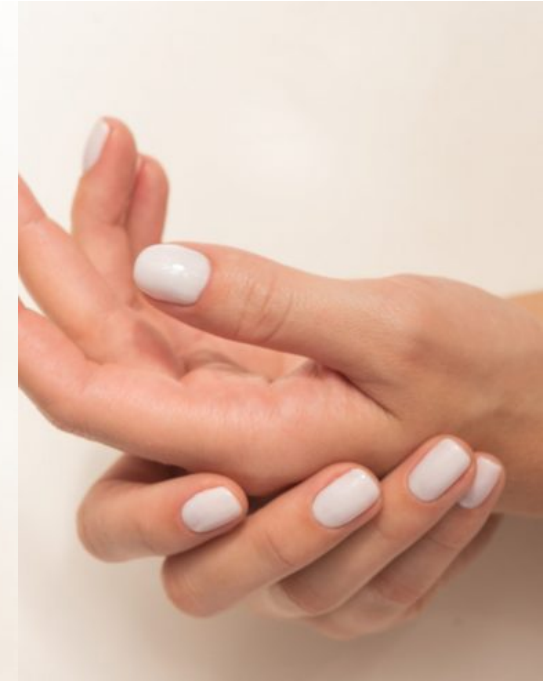

Sarah Cossa

Name: Sarah Cossa

Gender: Female

Height: 5' 8"

Bust: 35

Cup: C

Waist: 25

Hips: 35

Dress Size: 2

Shoe Size: 8

Hair Color: Blonde

Eye Color: Green

Specialties: Actor and Hand Model

The Bowman Agency

Email:

info@thebowmanagency.com