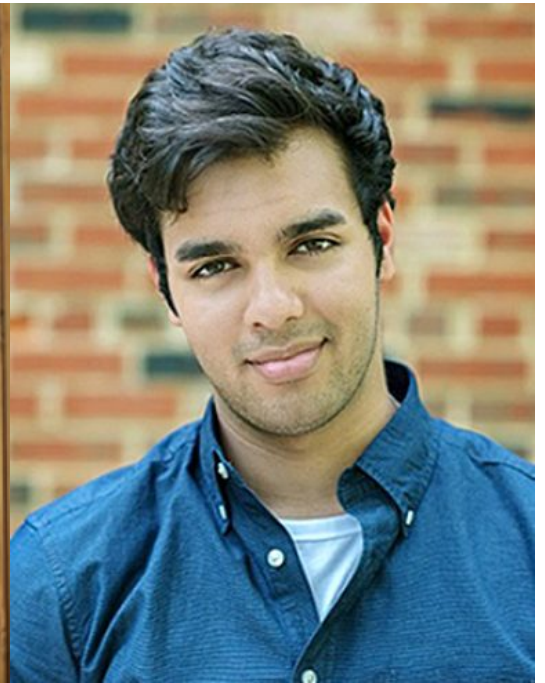

## Shafeeq Khan

**Name:** Shafeeq Khan

**Gender:** Male

**Height:** 5' 9"

**Waist:** 33

**Size:** 40R

**Inseam:** 34

**Shirt Size:** 16 x 33/34

**Shoe Size:** 10-1/2

**Hair Color:** Brown

**Eye Color:** Hazel