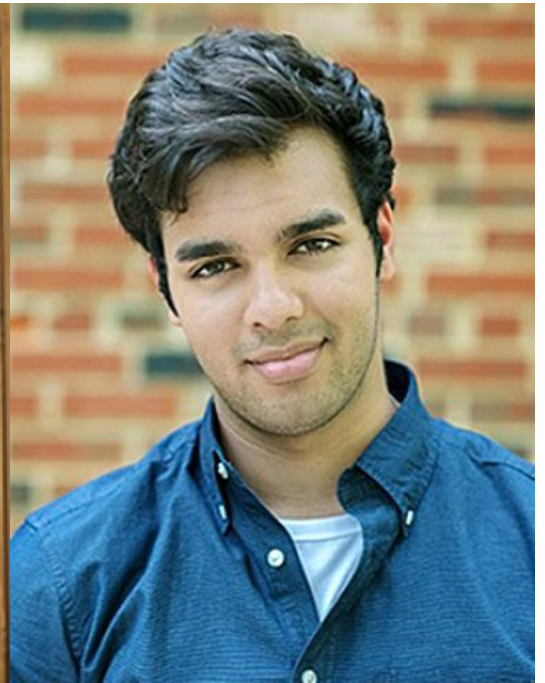

The Bowman Agency

Email:

info@thebowmanagency.com

Contact: 717-898-7716