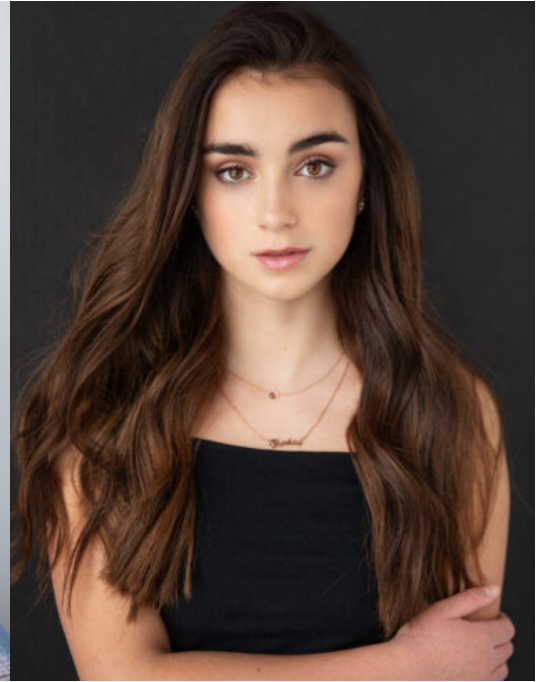

Sophia Hoff

Name: Sophia Hoff

Gender: Female

Height: 5' 7"

Bust: 34

Cup: A

Waist: 26

Hips: 37

Dress Size: 4

Shoe Size: 7-1/2

Hair Color: Brown

Eye Color: Brown

The Bowman Agency

Email:

info@thebowmanagency.com

Contact: 717-898-7716