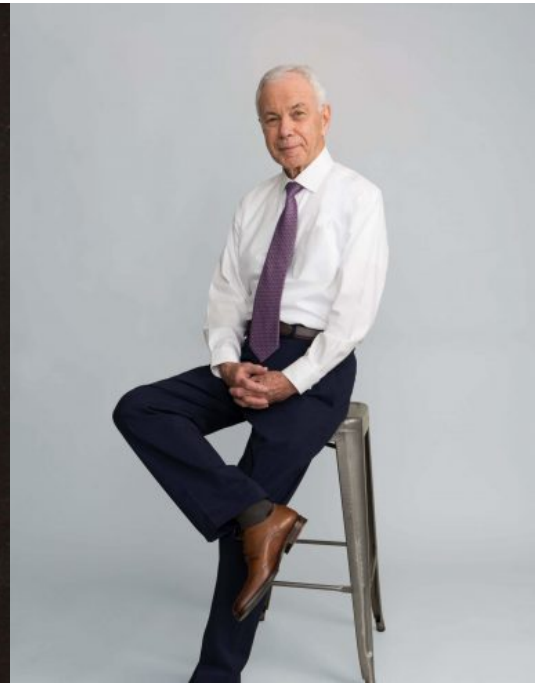

Stan Berman

Name: Stan Berman

Gender: Male

Height: 6'

Waist: 34

Size: 40R

Inseam: 31

Shirt Size: 15-1/2 X 34

Shoe Size: 10-1/2

Hair Color: Gray

Eye Color: Brown

Specialties: Actor,
Teleprompter, and Hand Model

The Bowman Agency

Email:

info@thebowmanagency.com

Contact: 717-898-7716