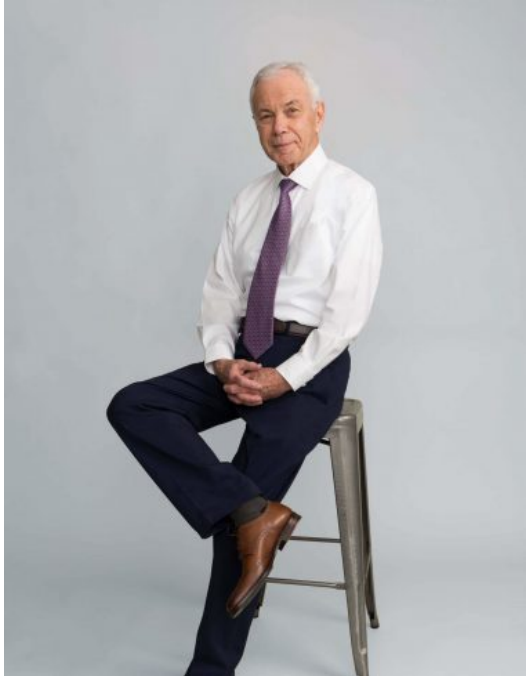

Stan Berman

Name: Stan Berman

Gender: Male

Height: 6'

Waist: 34

Size: 40R

Inseam: 31

Shirt Size: 15-1/2 X 34

Shoe Size: 10-1/2

Hair Color: Gray

Eye Color: Brown

Specialties: Actor,
Teleprompter, and Hand Model

The Bowman Agency

Email:

info@thebowmanagency.com

Contact: 717-898-7716