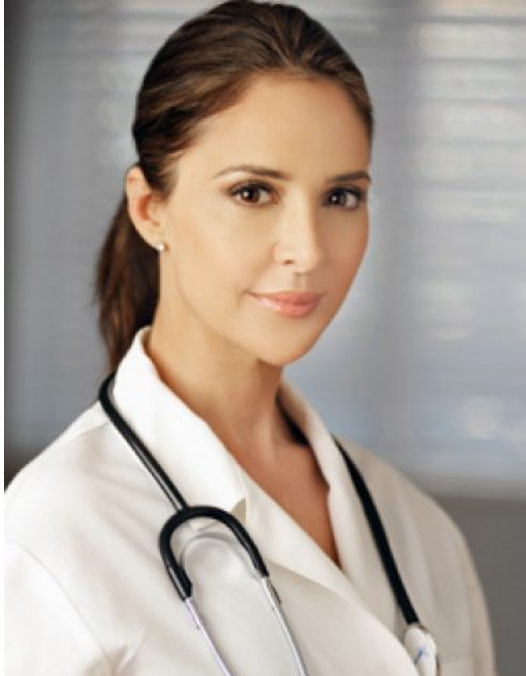

Suzette Rudawsky

Name: Suzette Rudawsky

Gender: Female

Height: 5' 5"

Bust: 34

Cup: C

Waist: 26

Hips: 34

Dress Size: 2

Shoe Size: 6-1/2

Hair Color: Brown

Eye Color: Hazel

Specialties: Fi-Core, Actor, and
Hand Model

The Bowman Agency

Email:

info@thebowmanagency.com